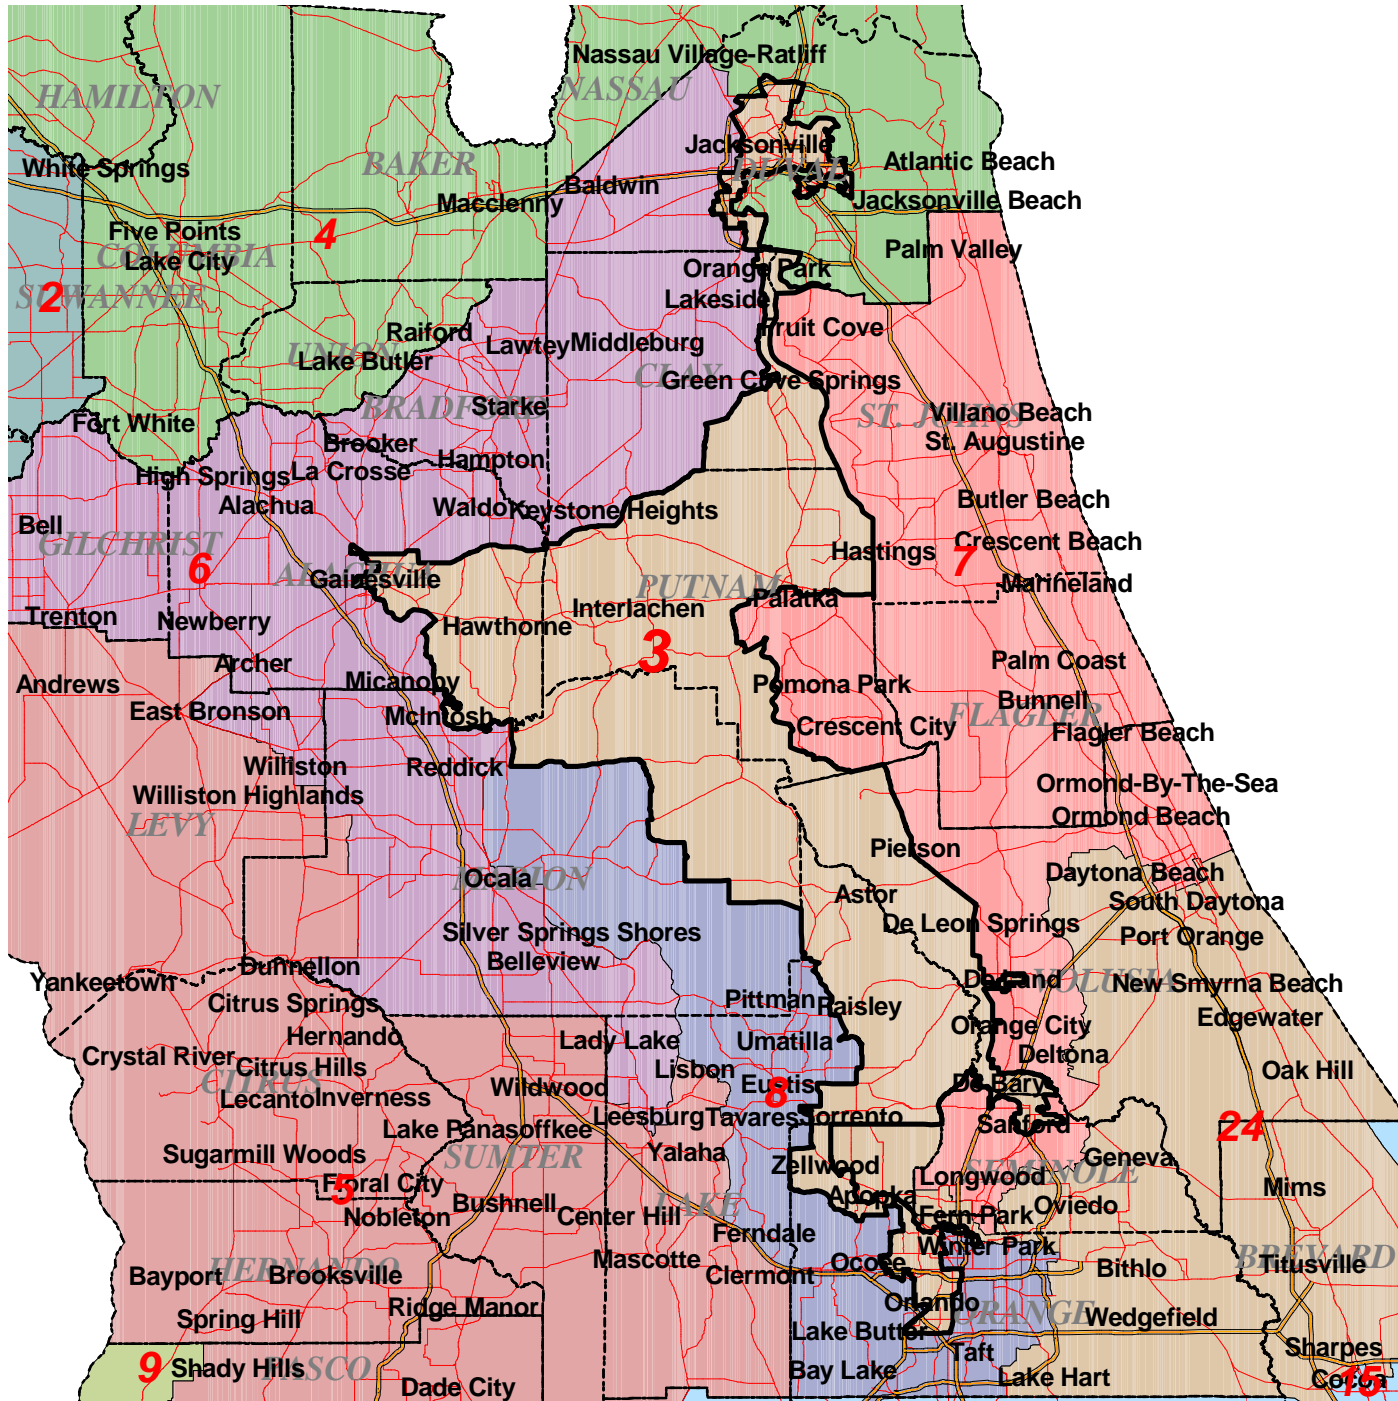

H1993 (2002 Congress), District 3

18 District Number
 --- County Boundary
 == Expressways
 --- Arterials

House Redistricting Committee
 House Office Building 203
 Tallahassee, FL 32399
 850-488-3928
 3/27/2002

HJR1987 (2002 Senate), District 1

18 District Number
--- County Boundary
--- Expressways
--- Arterials

House Redistricting Committee
House Office Building 203
Tallahassee, FL 32399
850-488-3928
3/27/2002

HJR1987 (2002 Senate), District 29

18 District Number
 --- County Boundary
 --- Expressways
 --- Arterials

House Redistricting Committee
 House Office Building 203
 Tallahassee, FL 32399
 850-488-3928
 3/27/2002