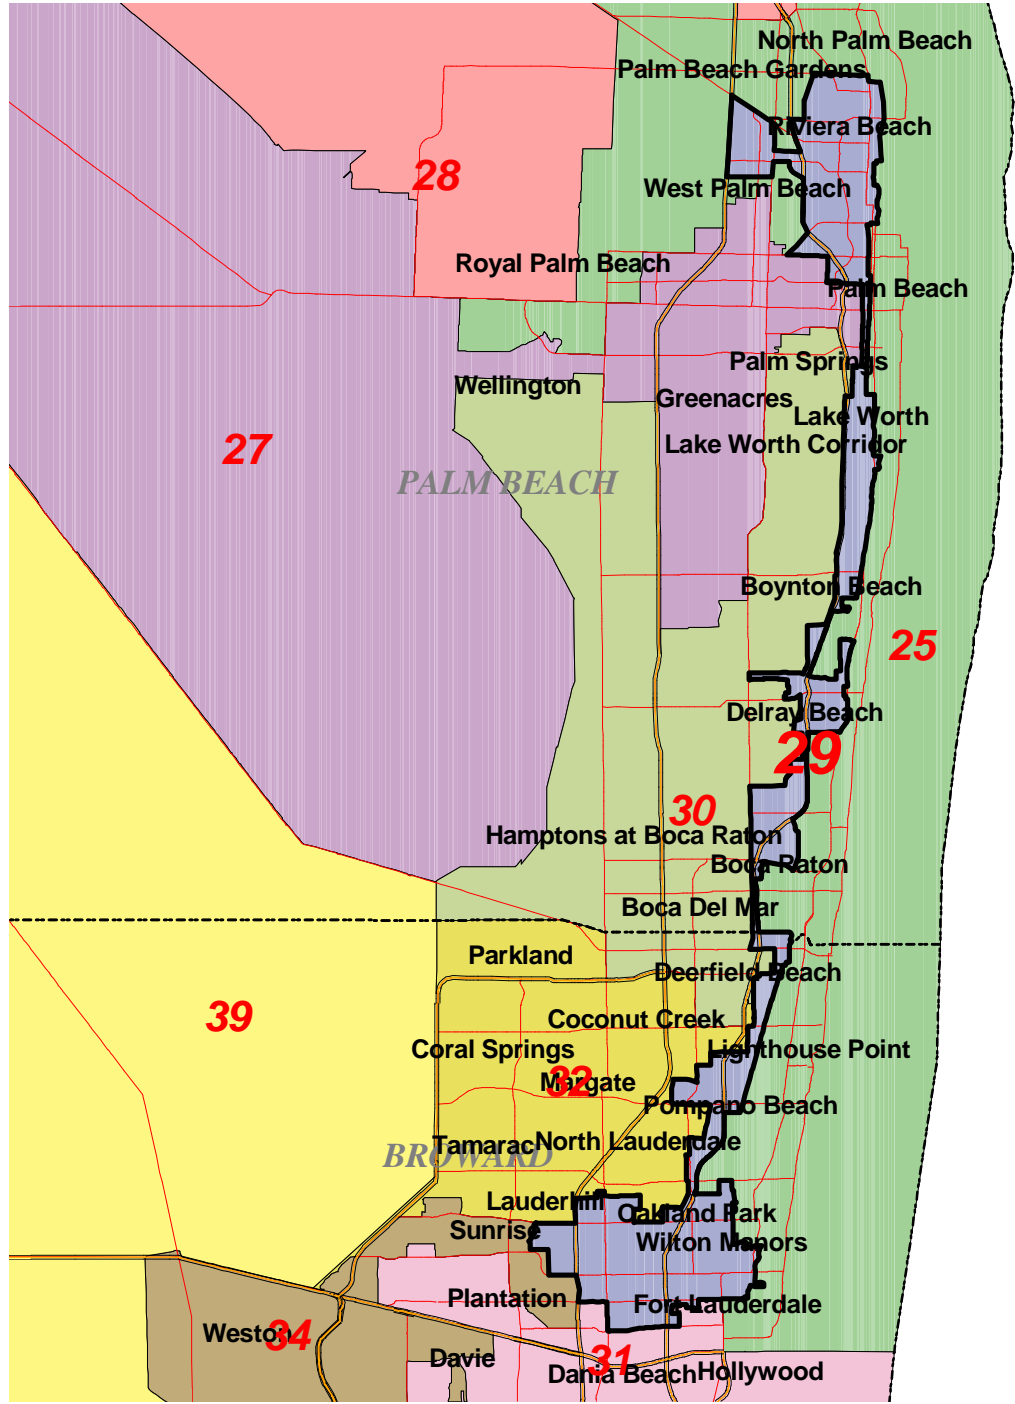

H1993 (2002 Congress), District 3

18 District Number
 --- County Boundary
 == Expressways
 --- Arterials

House Redistricting Committee
 House Office Building 203
 Tallahassee, FL 32399
 850-488-3928
 3/27/2002

HJR1987 (2002 Senate), District 1

18 District Number
--- County Boundary
--- Expressways
--- Arterials

House Redistricting Committee
House Office Building 203
Tallahassee, FL 32399
850-488-3928
3/27/2002

HJR1987 (2002 Senate), District 29

18 District Number
 --- County Boundary
 --- Expressways
 --- Arterials

House Redistricting Committee
 House Office Building 203
 Tallahassee, FL 32399
 850-488-3928
 3/27/2002