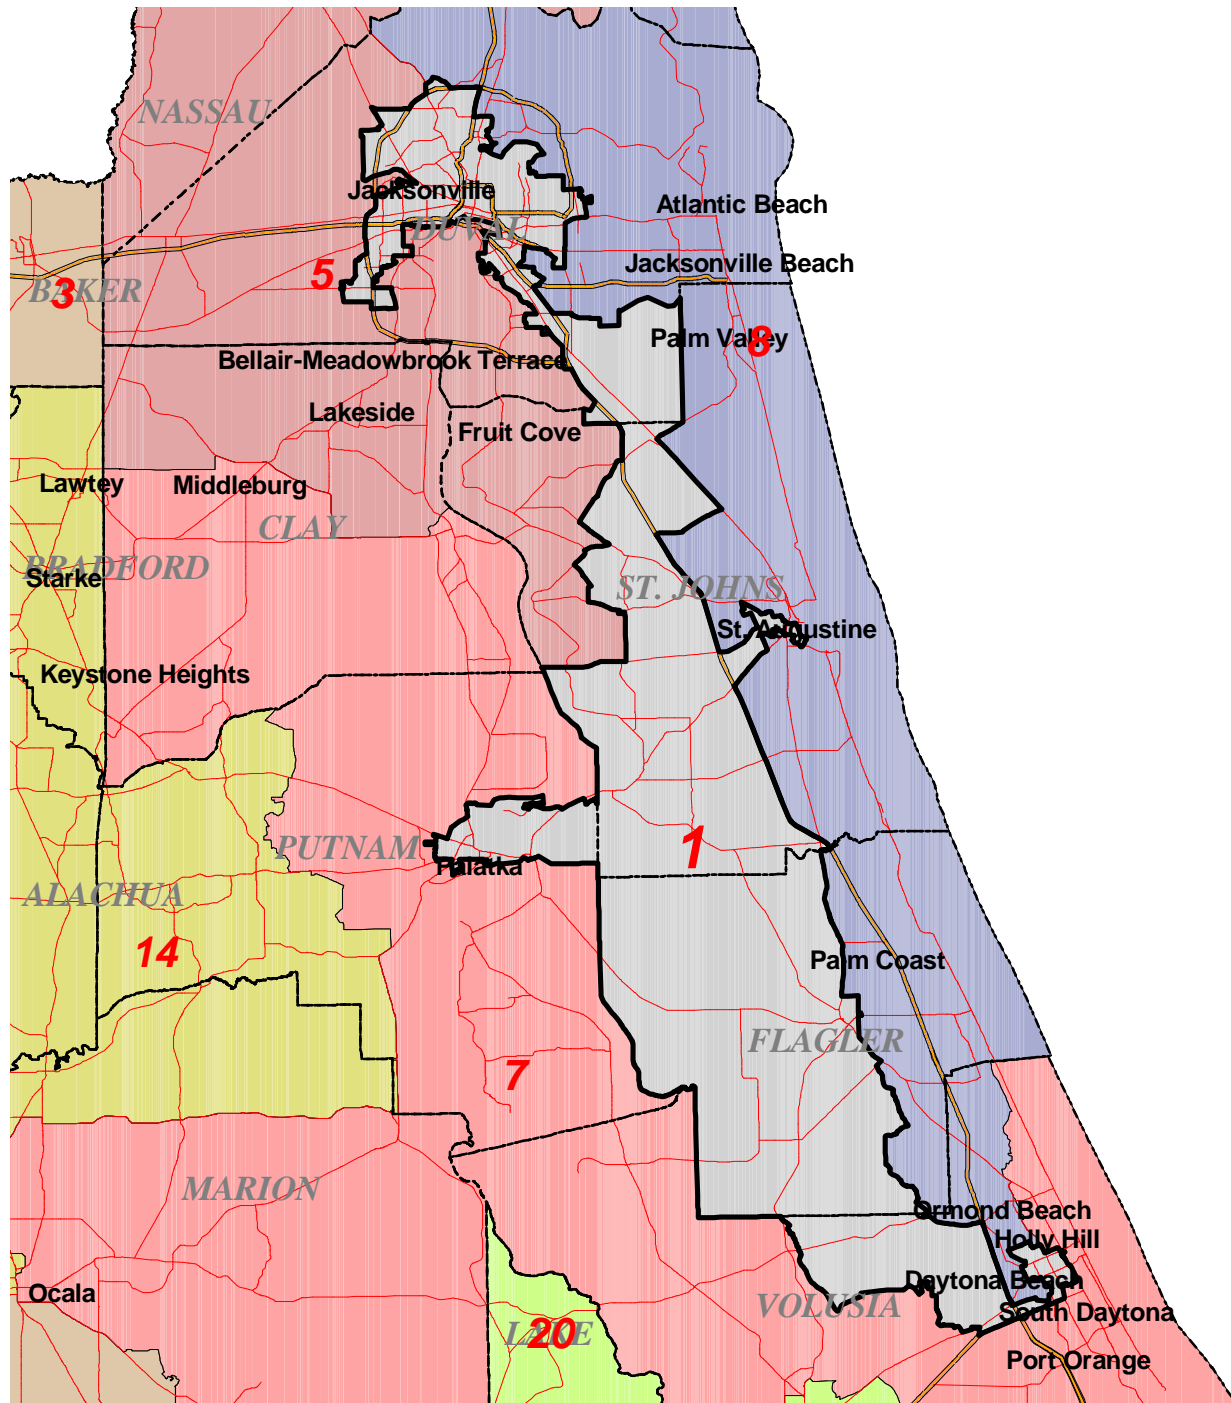

H1993 (2002 Congress), District 3

18 District Number
 --- County Boundary
 == Expressways
 --- Arterials

House Redistricting Committee
 House Office Building 203
 Tallahassee, FL 32399
 850-488-3928
 3/27/2002

HJR1987 (2002 Senate), District 1

18 District Number
--- County Boundary
--- Expressways
--- Arterials

House Redistricting Committee
House Office Building 203
Tallahassee, FL 32399
850-488-3928
3/27/2002

HJR1987 (2002 Senate), District 29

18 District Number
 --- County Boundary
 --- Expressways
 --- Arterials

House Redistricting Committee
 House Office Building 203
 Tallahassee, FL 32399
 850-488-3928
 3/27/2002